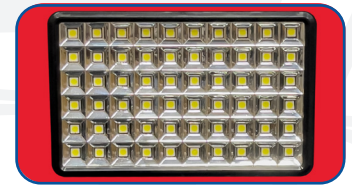

Back LED Light

Vanair® reserves the right to make changes in engineering, design, and specifications; add improvements; or discontinue manufacturing at any time without notice or obligation. Goodall®, the Goodall® logo, and WE START ENGINES® are registered trademarks or trademarks of Vanair® Manufacturing, Inc., Michigan City, IN, USA. © 2023 All Rights Reserved.